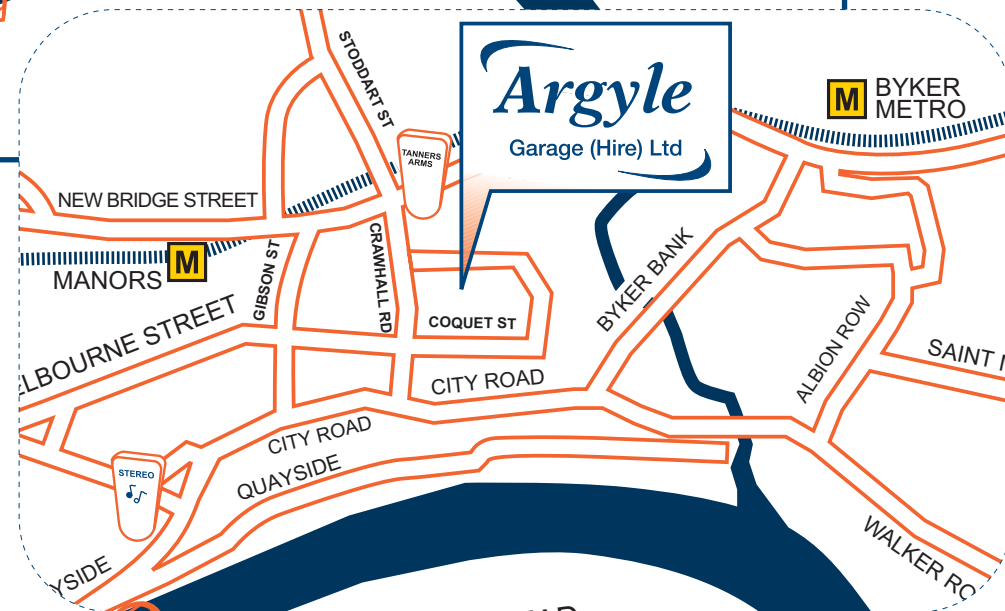

# MAP

where to find us

## Travelling distances from Newcastle upon Tyne:

- London 300 miles
- Glasgow 155 miles
- Birmingham 220 miles
- Liverpool 185 miles
- Cardiff 320 miles
- Manchester 150 miles
- Edinburgh 110 miles
- Leeds 95 miles