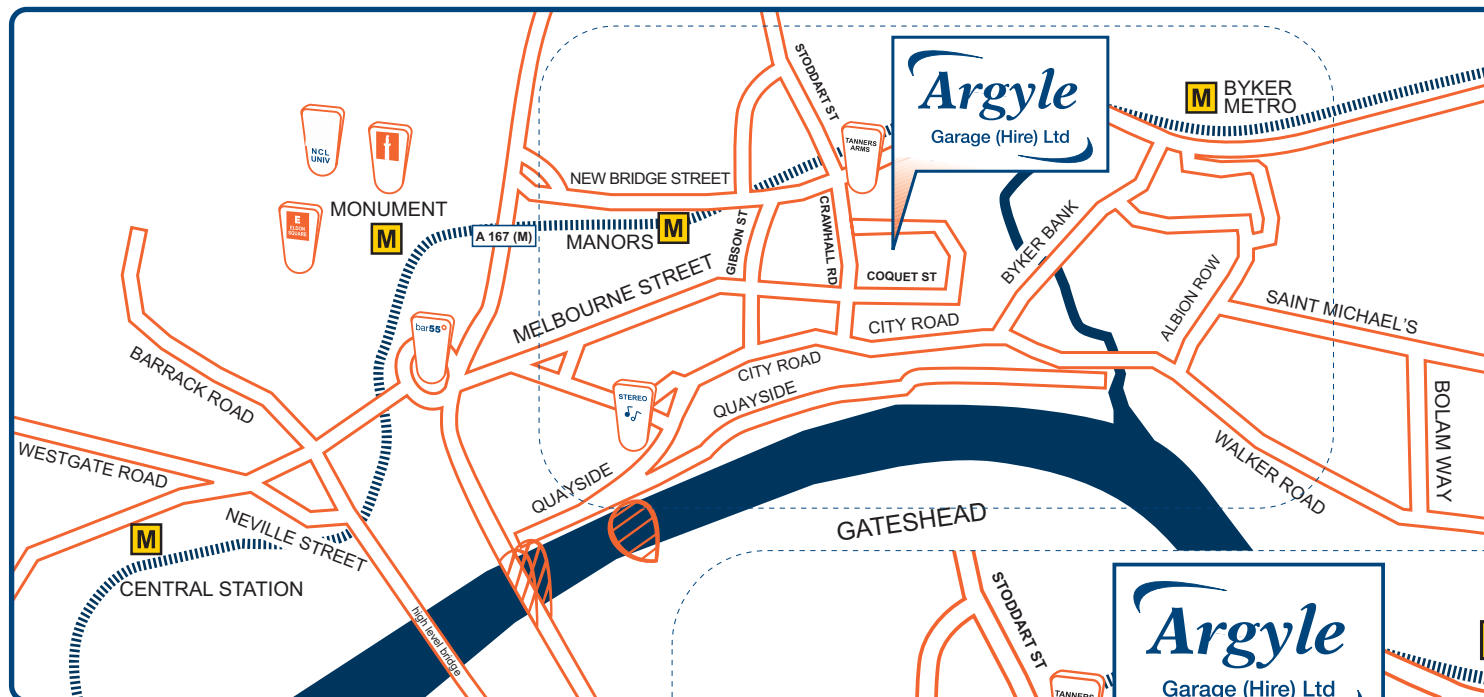

# MAP

where to find us

## Travelling distances from Newcastle upon Tyne:

- London 300 miles
- Glasgow 155 miles
- Birmingham 220 miles
- Liverpool 185 miles
- Cardiff 320 miles
- Manchester 150 miles
- Edinburgh 110 miles
- Leeds 95 miles